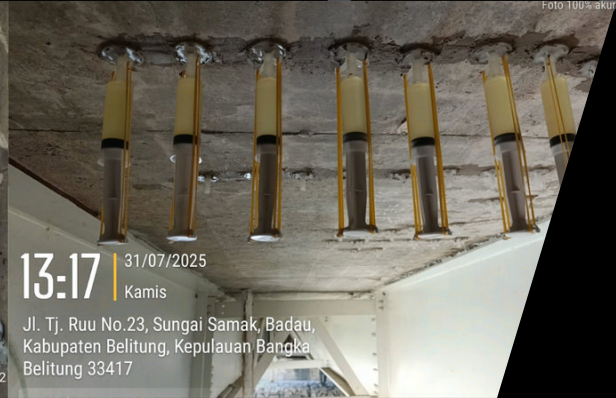

OUR

SERVICES

SEALANT & INJEKSI BETON

Brewdets

13:17 | 31/07/2025
Kamis

Jl. Tj. Ruu No.23, Sungai Samak, Badau,
Kabupaten Belitung, Kepulauan Bangka
Belitung 33417