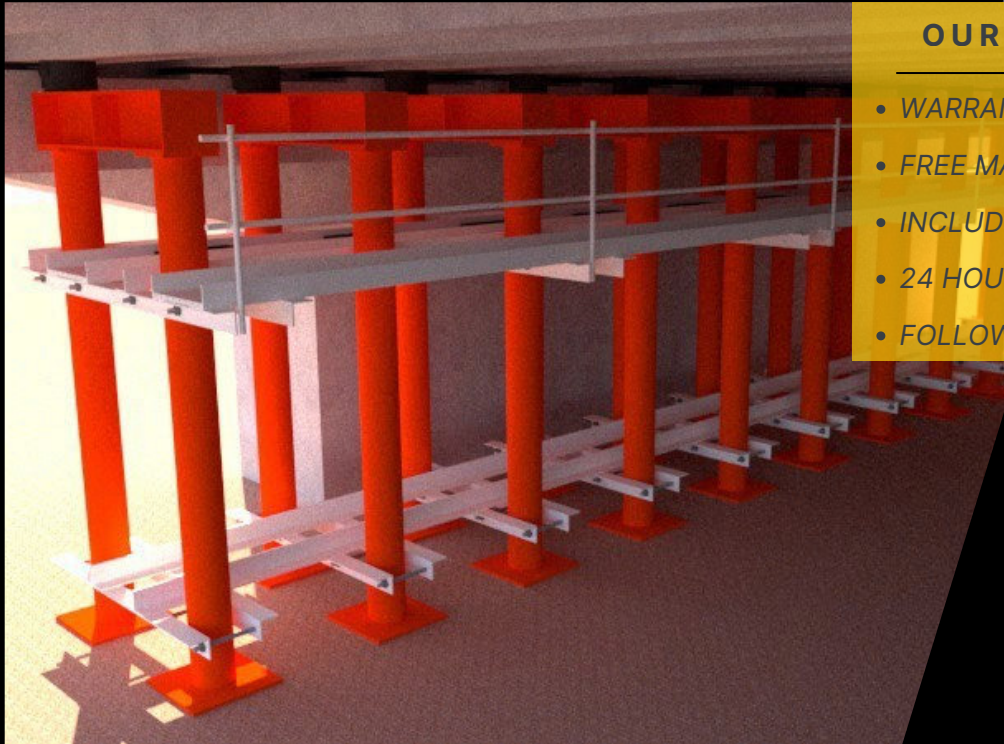

PRODUCT

SHORING JEMBATAN

Brewdets

OUR PRODUCT

- WARRANTY
- FREE MAINTENANCE
- INCLUDE COMMISSIONING
- 24 HOURS SERVICE
- FOLLOW US FOR BEST PRICE

OUR

S E R V I C E S

OUR