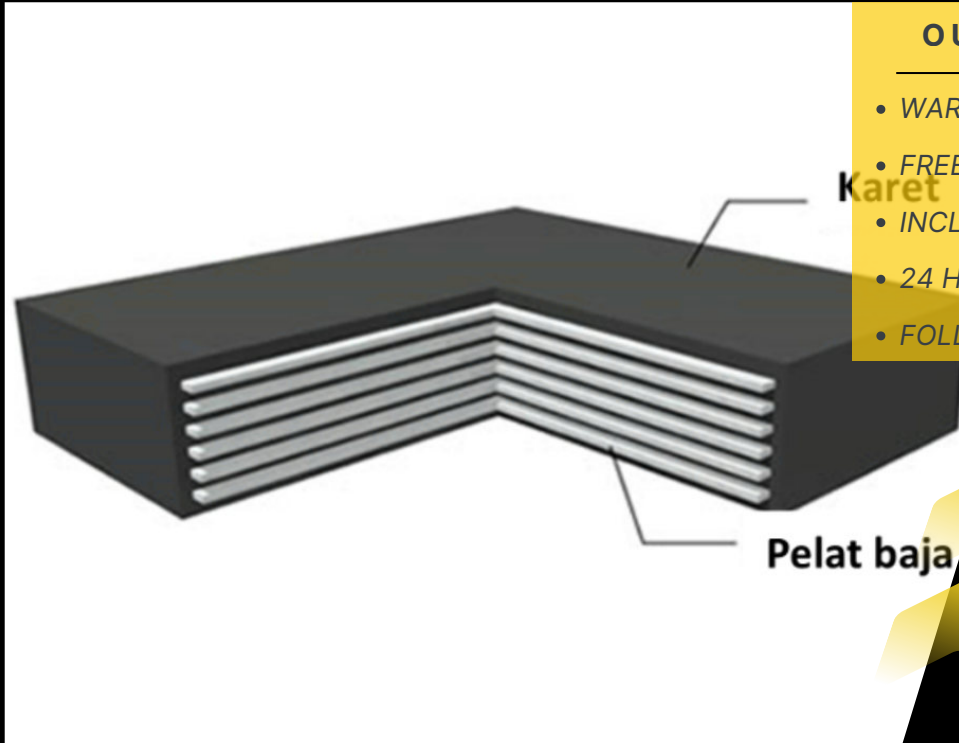

OUR
PRODUCT

PRODUCT

ELASTOMER JEMBATAN

Brewdets

OUR PRODUCT

- WARRANTY
- FREE MAINTENANCE
- INCLUDE COMMISSIONING
- 24 HOURS SERVICE
- FOLLOW US FOR BEST PRICE